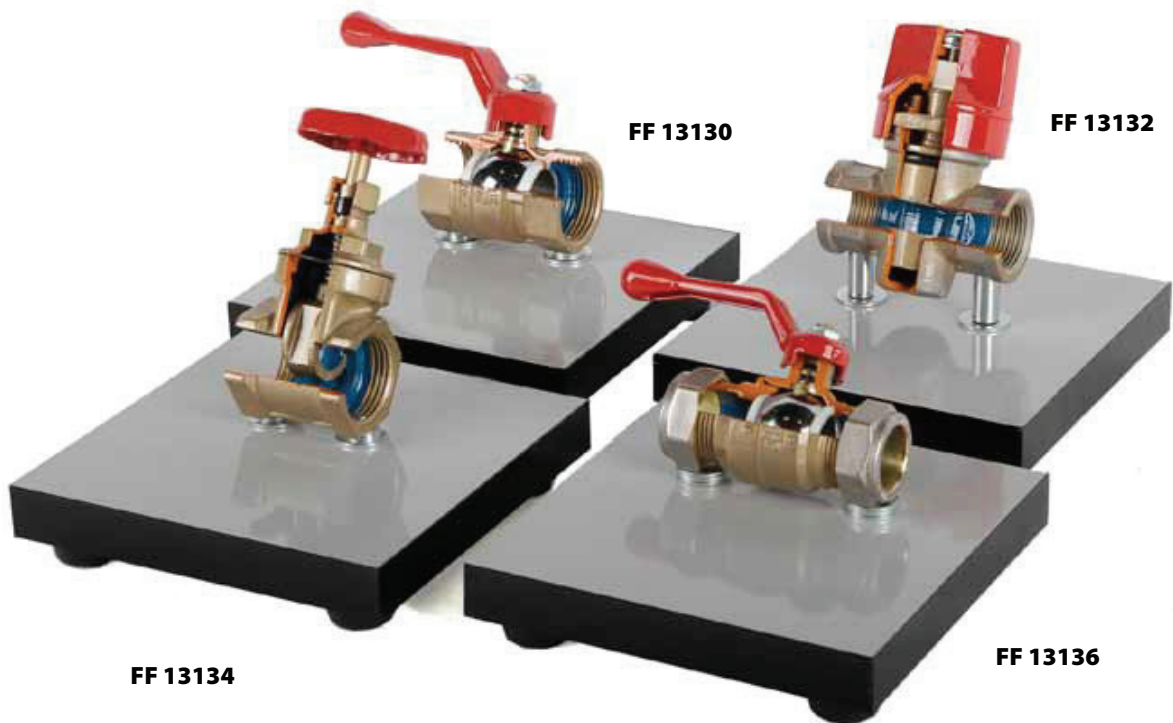

FF 13130 - FF 13132 - FF 13134 - FF 13136

FF 13130 CUTAWAY STANDARD BORE BALL VALVE (on base)

FF 13132 CUTAWAY STRAIGHT-WAY PLUG VALVE (on base)

FF 13134 CUTAWAY GATE VALVE (on base)

FF 13136 CUTAWAY COMPRESSION VALVE (on base)

FF 13130 - FF 13132 - FF 13134

Approx. weight and dim.:

Cm: 15x15x15h

Weight: kg 1

FF 13136

Approx. weight and dim.:

Cm: 15x15x10h

Weight: kg 1